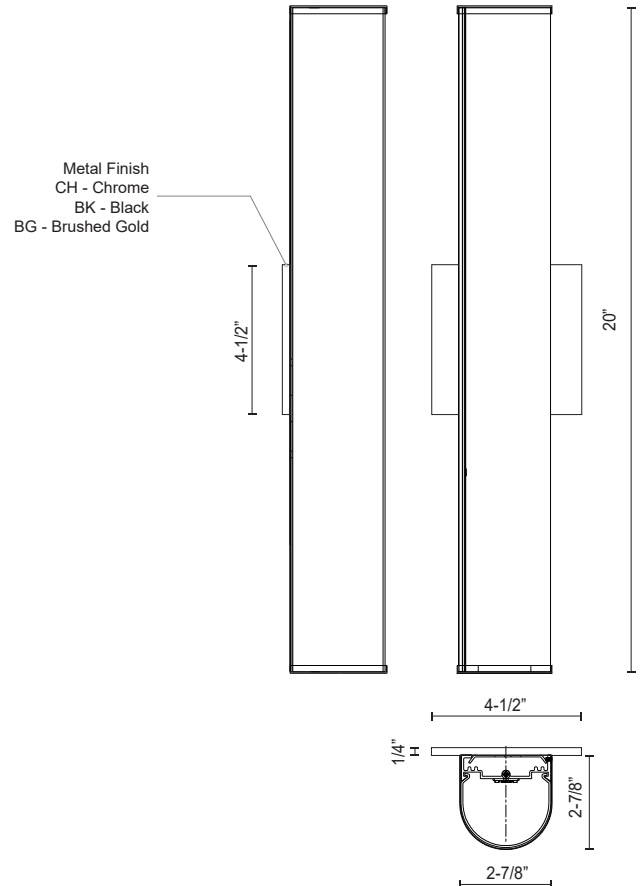

## SPECIFICATION DETAILS

<b>Fixture Dimensions</b>	W20" x H2-7/8" x E2-7/8"
<b>Light Source</b>	AC LED Module
<b>Wattage</b>	22W
<b>Total Lumens</b>	1600lm
<b>Delivered Lumens</b>	BG-1275lm; BK-1143lm; CH-1312lm;
<b>Voltage</b>	120V
<b>Color Temperature</b>	3000K
<b>CRI (Ra)</b>	90CRI
<b>Optional Color Temps</b>	2700K - 5000K Available, Minimum Order Quantities Apply
<b>LED Rated Life</b>	50,000 hours
<b>Dimming</b>	100% - 10%, ELV Dimmer (Not Included)
<b>Diffuser Details</b>	White Acrylic Diffuser
<b>ADA Compliant</b>	Yes
<b>Location</b>	Damp
<b>CEC Title 24 JA8</b>	Yes, JA8-2022
<b>Mounting Style</b>	All Orientation; Wall;
<b>Canopy Dimensions</b>	W4-1/2" x H4-1/2" x E1/4"
<b>Paint Finish</b>	BG01; BK01; CH01;

## DESCRIPTION

An extruded rounded diffuser surrounds the LED source of the geometric vanity fixture and gently spreads light. Enclosed at the ends by two thick caps the design is characterized by minimal details and clever features. During installation the lamp assembly may slide on the mounting track to allow for ideal positioning. Adding to the versatile function are the multiple fixture lengths and mounting orientations. Optional installation without backplate for smaller junction boxes.