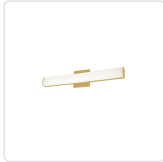

# LONGITUDE VL61220

VANITY

PROJECT

VL61220-CH  
Chrome

VL61220-BG  
Brushed Gold

VL61220-BK  
Black

## SPECIFICATION DETAILS

<b>Fixture Dimensions</b>	W20" x H2-7/8" x E2-7/8"
<b>Light Source</b>	AC LED Module
<b>Wattage</b>	22W
<b>Total Lumens</b>	1600lm
<b>Delivered Lumens</b>	BG-1275lm; BK-1143lm; CH-1312lm;
<b>Voltage</b>	120V
<b>Color Temperature</b>	3000K
<b>CRI (Ra)</b>	90CRI
<b>Optional Color Temps</b>	2700K - 5000K Available, Minimum Order Quantities Apply
<b>LED Rated Life</b>	50,000 hours
<b>Dimming</b>	100% - 10%, ELV Dimmer (Not Included)
<b>Diffuser Details</b>	White Acrylic Diffuser
<b>ADA Compliant</b>	Yes
<b>Location</b>	Damp
<b>CEC Title 24 JA8</b>	Yes, JA8-2022
<b>Mounting Style</b>	All Orientation; Wall;
<b>Canopy Dimensions</b>	W4-1/2" x H4-1/2" x E1/4"
<b>Paint Finish</b>	BG01; BK01; CH01;

## DESCRIPTION

An extruded rounded diffuser surrounds the LED source of the geometric vanity fixture and gently spreads light. Enclosed at the ends by two thick caps the design is characterized by minimal details and clever features. During installation the lamp assembly may slide on the mounting track to allow for ideal positioning. Adding to the versatile function are the multiple fixture lengths and mounting orientations. Optional installation without backplate for smaller junction boxes.